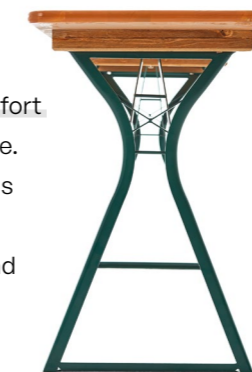

The Comfort Base

Spacious. More legroom and a sleek design make our Comfort model an Oktoberfest favorite. The x-shaped frame maintains our folding functionality. Compatible with Standard and Narrow* table widths.