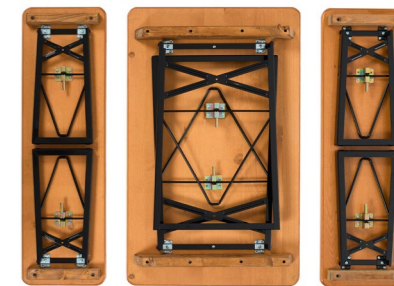

## Frame Production and Assembly

**Forged.** Our steel base frames are welded, shaped, and assembled before heading for finishing in our very own powder-coating chamber. After the powder-coat is applied and cured, each frame piece is expertly attached to its wooden tabletop or bench counterparts. After a final quality check, our benches and tables begin their journeys to customers all over the world.

# The Shorty

BENCH AVAILABLE WITH AND WITHOUT BACKREST