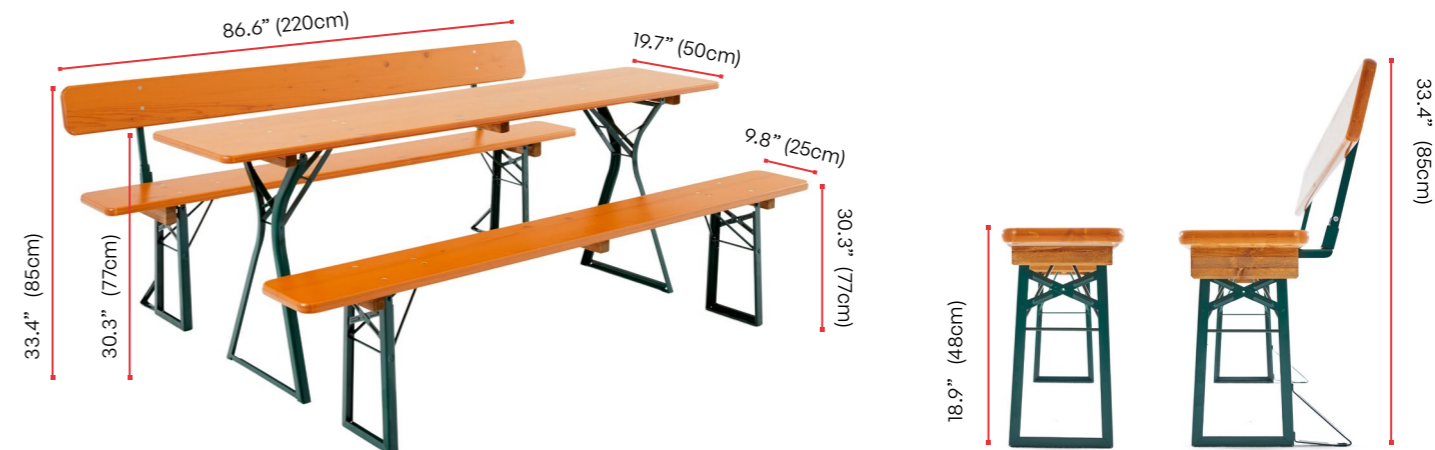

## Dimensions & Specifications

Table Model	Width	Length	Height
The Classic	Standard - 26.4" (67cm)	86.6" (220cm)	30.3" (77cm)
	Wide - 30" (75cm)	86.6" (220cm)	30.3" (77cm)
	Narrow* - 19.7" (50cm)	86.6" (220cm)	30.3" (77cm)
The Comfort	Standard - 26.4" (67cm)	86.6" (220cm)	30.3" (77cm)
	Narrow* - 19.7" (50cm)	86.6" (220cm)	30.3" (77cm)