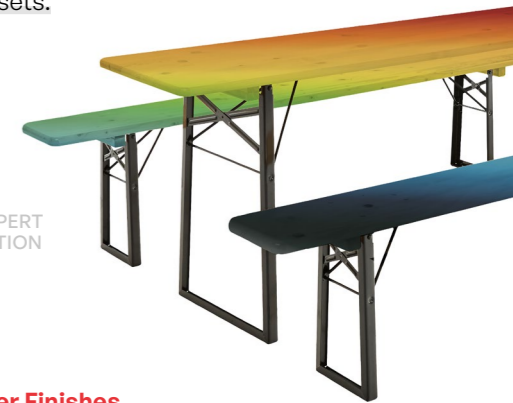

Custom Colors

Discover more than 200 RAL color options for even more individuality! Apply to tabletops as your wood varnish or in a powder-coated finish to your table frame.

Minimum order of 50 sets.

CONNECT WITH YOUR RUKU1952 PRODUCT EXPERT FOR MORE CUSTOMIZATION SOLUTIONS

Popular Special Order Finishes