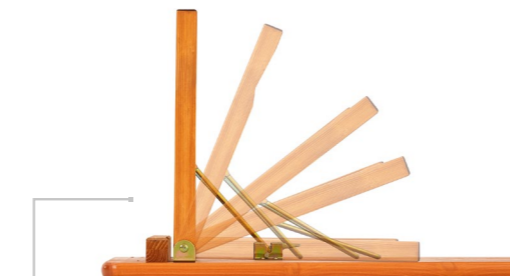

The Rustica

Minimalism at Its Finest

Streamlined yet sturdy. The Rustica is just as at home on a private patio as it is at a restaurant. Clean lines and lightweight construction make it a practical choice that's sure to impress. The all-wood design is finished in a food-safe golden ochre varnish for a warm, natural look.

	Table	Bench
L:	70.8" (180cm)	70.8" (180cm)
W:	23.6" (60cm)	11.8" (30cm)
H:	30.3" (77cm)	19.2" (49cm)

The Rustica Set includes:

One (1) folding Rustica table and two (2) folding benches. Benches are available in your choice of standard or backrest style.