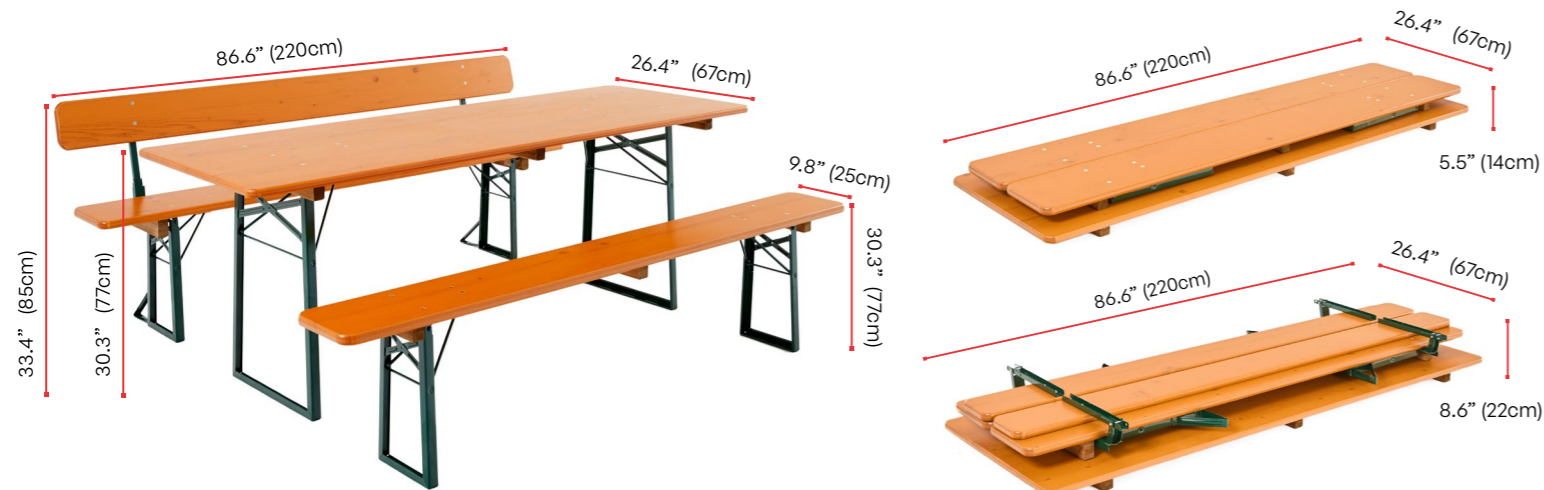

## Dimensions & Specifications

Table Model	Width	Length	Height
The Classic	Standard - 26.4" (67cm)	86.6" (220cm)	30.3" (77cm)
	Wide - 30" (75cm)	86.6" (220cm)	30.3" (77cm)
	Narrow* - 19.7" (50cm)	86.6" (220cm)	30.3" (77cm)
The Comfort	Standard - 26.4" (67cm)	86.6" (220cm)	30.3" (77cm)
	Narrow* - 19.7" (50cm)	86.6" (220cm)	30.3" (77cm)