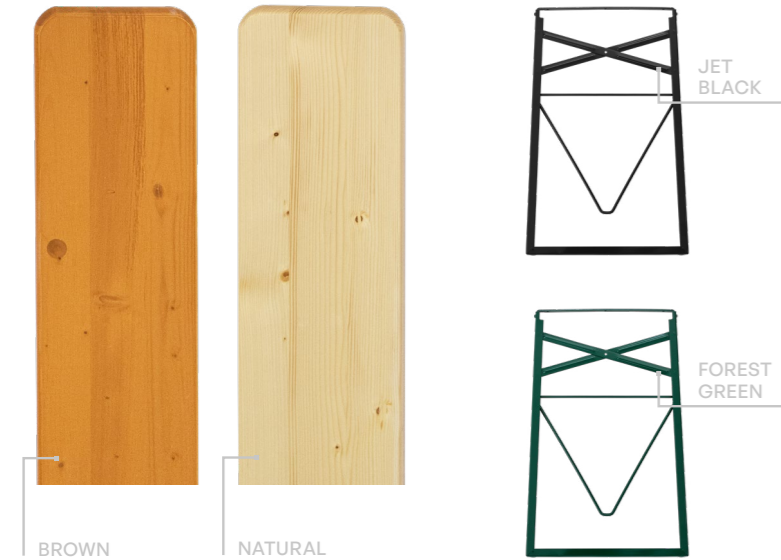

Beer Garden Table Color Customization

Our beer garden tables come in your choice of two traditional wood finishes and powder-coated frame colors. With the ability to mix and match finishes and extensive custom colors options, there's something for everyone.